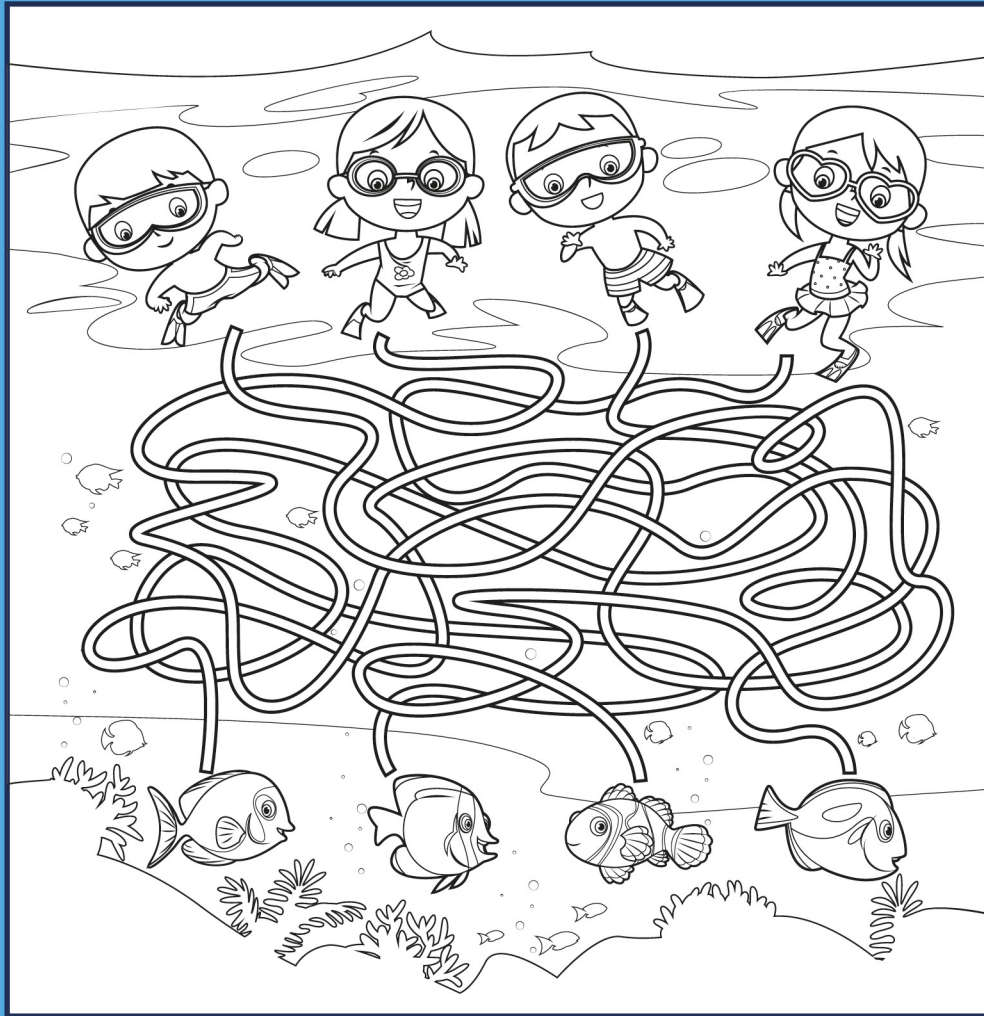

# Colouring Page

Welcome to the wonderful world of Lyme Bay marine life!

For more information about the Lyme Bay Fisherman's CIC visit [lbfcic.com](http://lbfcic.com) or follow us on socials

Website

Thanks to the MMO and BLUE Marine Foundation for funding our coastal communities Scavenger Hunt

# Scavenger Hunt

# How many can you find?

Businesses around the town have posters in their windows and you just need to fill in the name of the fish in the spaces below, next to the poster number you find it on.

When you are finished, or have found as many as you can, please take a picture and email to [info@lbfic.com](mailto:info@lbfic.com) to enter our monthly draw and a chance to win a Debby Mason poster that shows all the wonderful creatures.

Poster No.	Fish name
39	
40	
41	
42	
43	
44	
45	
46	
47	
48	
49	
50	